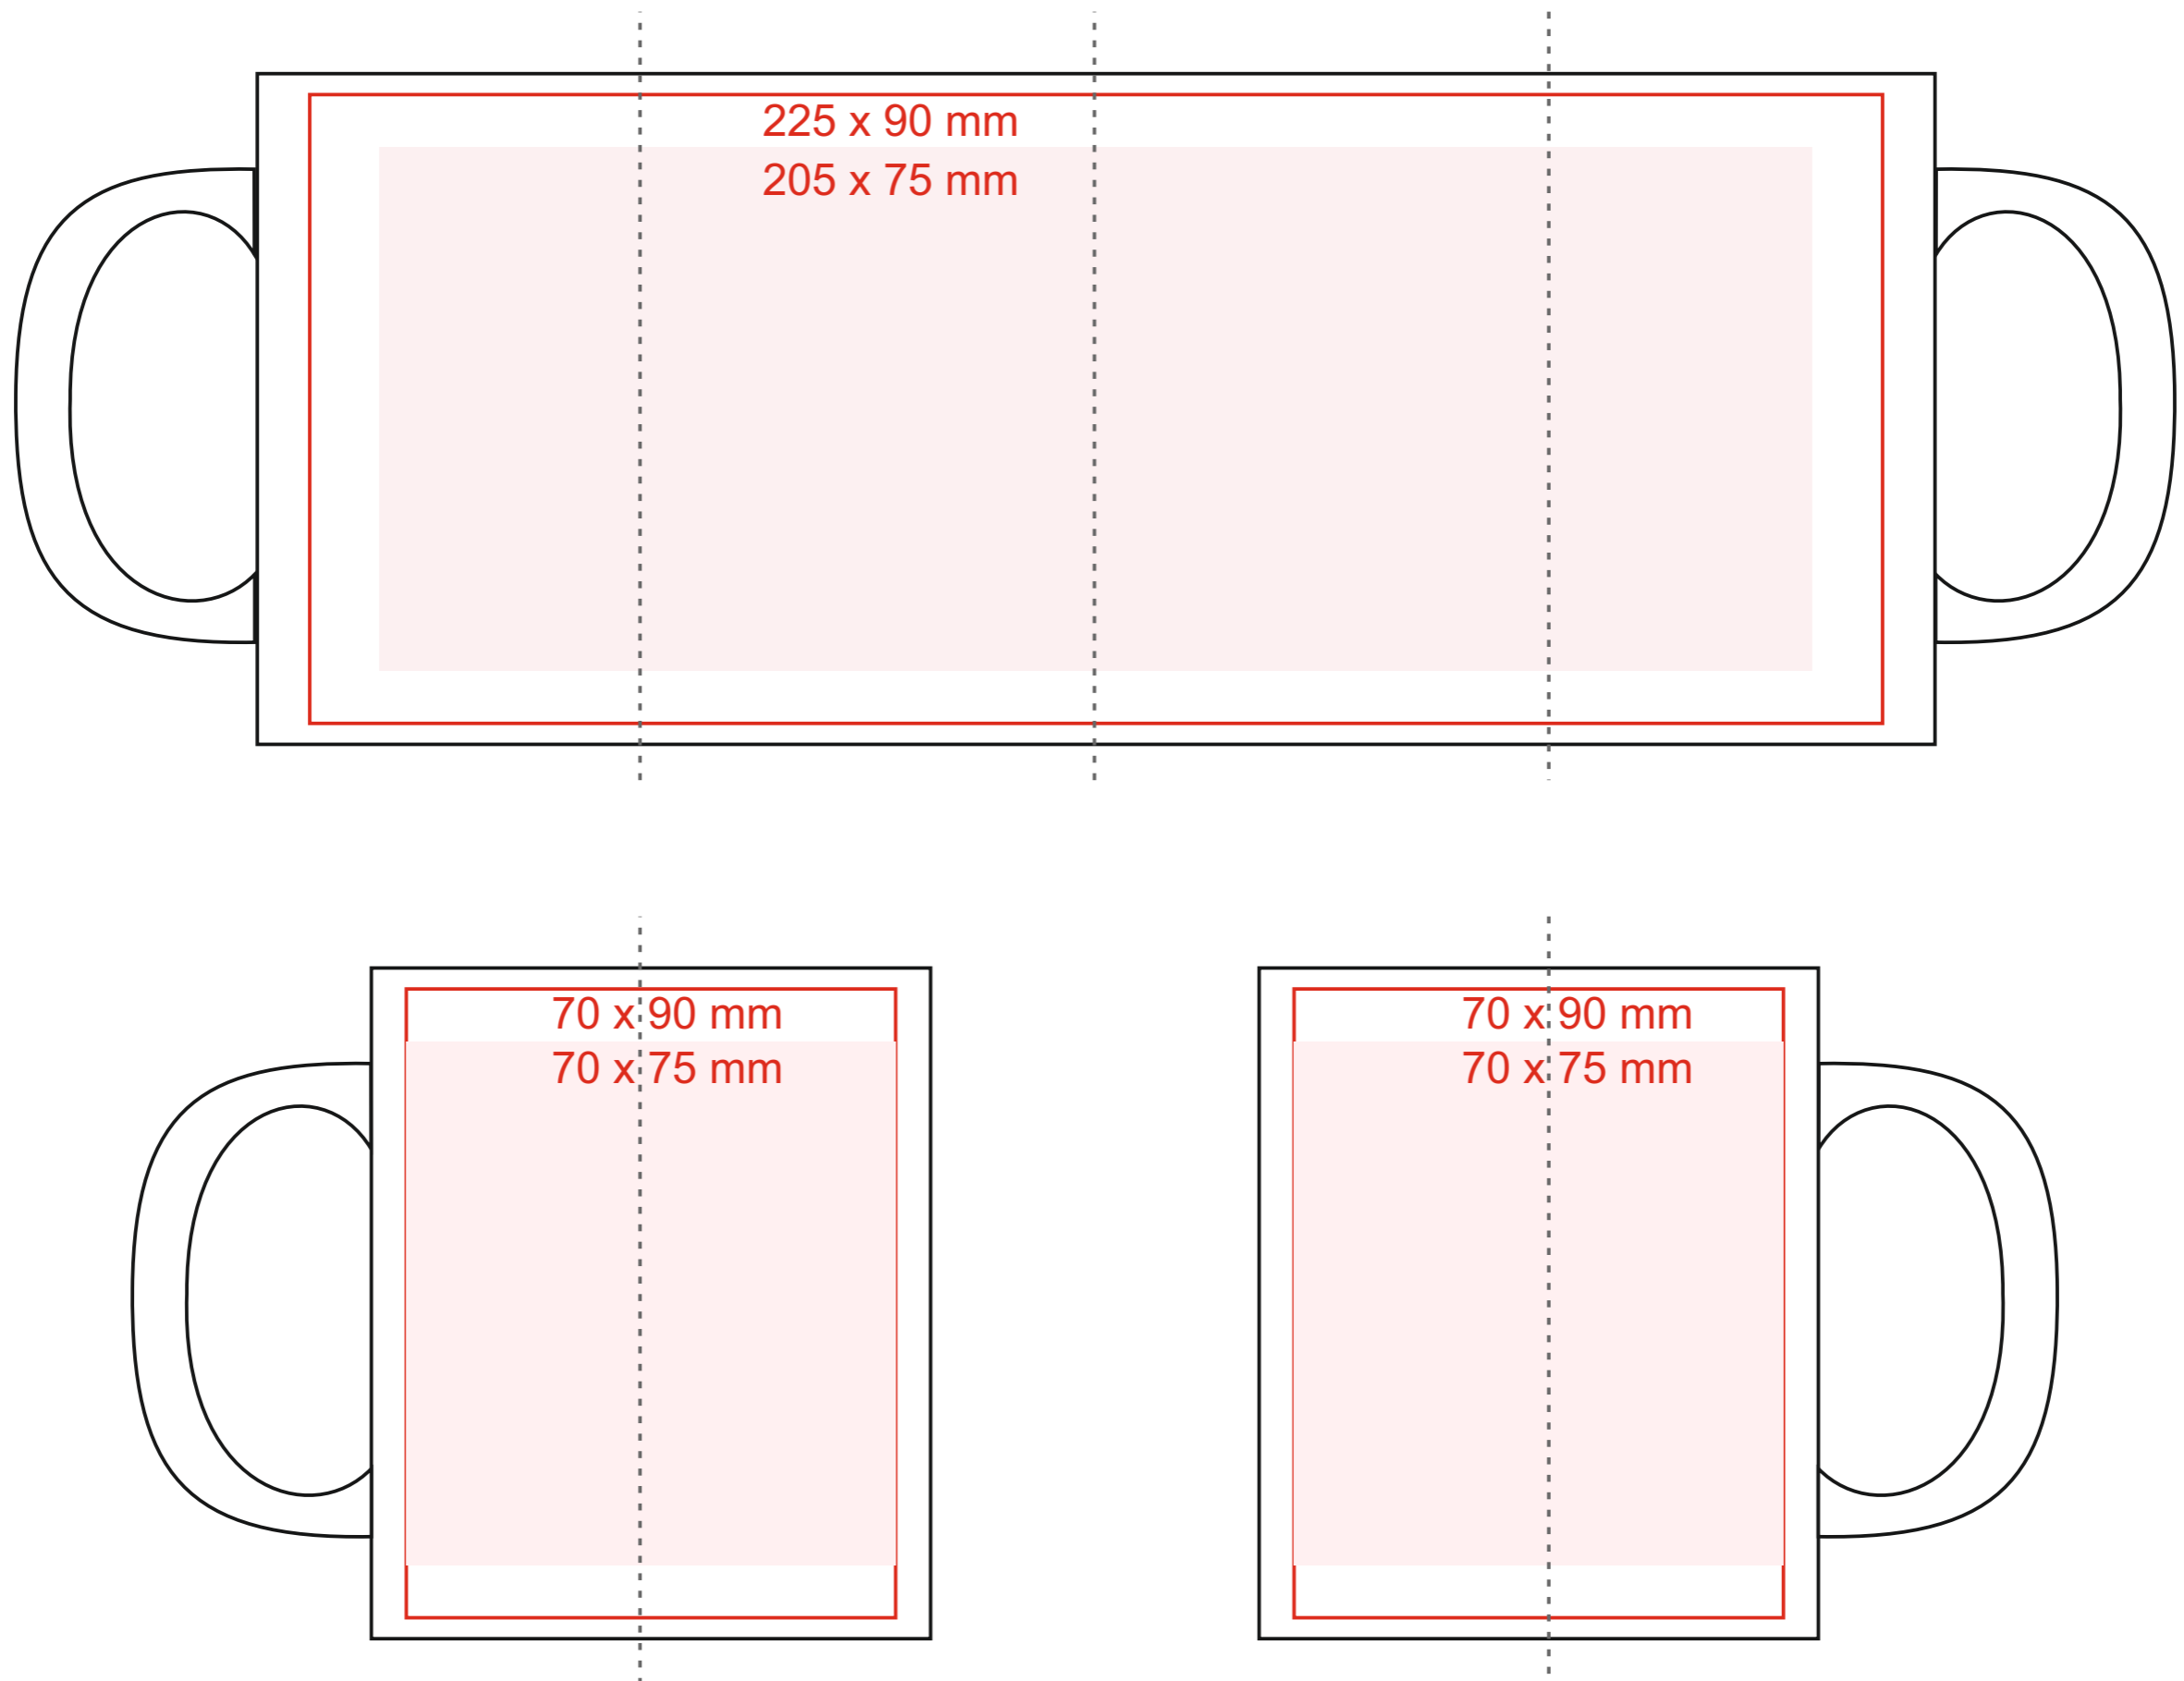

M_062 Tomek Art

300 ml / h: 96 mm / Ø 82 mm

[How to prepare print material](#)

meaning

- Sublimation printing, digital quality (maximum area printing)
- Sublimation printing, project with small elements (safe area printing for small elements and texts)